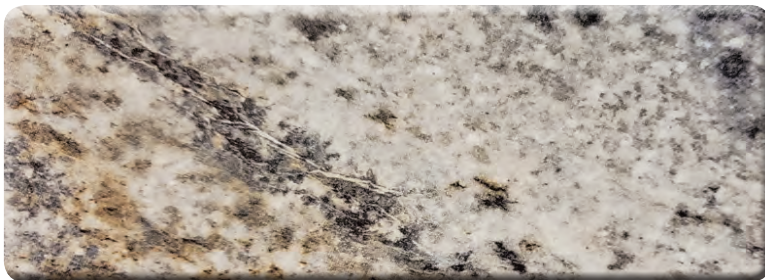

COUNTER TOPS - LAMINATE

Black Alicante
4926K-07

Ebony Fusion
1799K-07

Milano Brown
4725K-52

Winter Carnival
1874K-52

Bella Capri
1822K-35

Granito Amarelo
1878K-35

EDGE PROFILES

beveled

cascade

crescent

gem-loc

square

Choose from the (6)
Wilsonart laminate colors
listed at left.

You also have a choice
of edge profiles. Choose
from the list above.