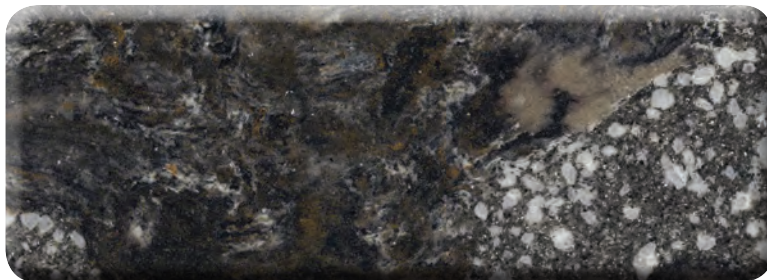

COUNTER TOPS - QUARTZ [Ⓢ]

Bellingham

Galloway

Wentwood

Langdon

Hampshire

Ellesmere

EDGE PROFILES

bevel

demi-bullnose

eased

ogee

quarter round

Cambria quartz counter tops are an available upgrade from the typical laminate tops. Choose from the (6) colors as listed at left.

You also have a choice of edge profiles. Choose from the list above.