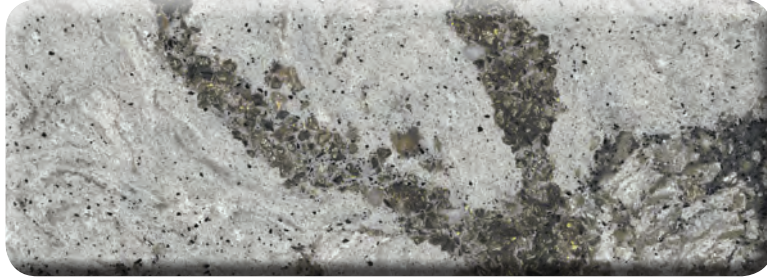

COUNTER TOPS - QUARTZ [Ⓢ]

Bellingham

Galloway

Wentwood

Langdon

Hampshire

Ellesmere

EDGE PROFILES

bevel

demi-bullnose

eased

ogee

quarter round

Cambria quartz counter tops are an available upgrade from the typical laminate tops. Choose from the (6) colors as listed at left.

You also have a choice of edge profiles. Choose from the list above.