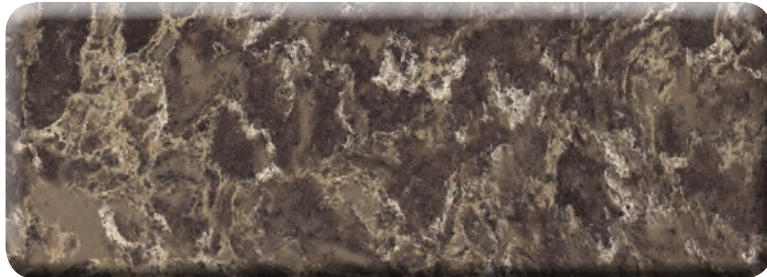

COUNTER TOPS - QUARTZ [Ⓢ]

Bellingham

Galloway

Wentwood

Langdon

Hampshire

Ellesmere

EDGE PROFILES

bevel

demi-bullnose

eased

ogee

quarter round

Cambria quartz counter tops are an available upgrade from the typical laminate tops. Choose from the (6) colors as listed at left.

You also have a choice of edge profiles. Choose from the list above.