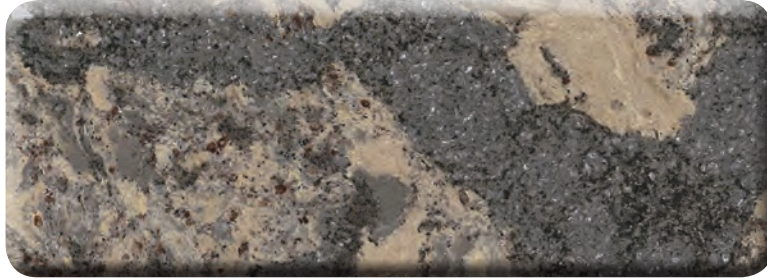

COUNTER TOPS - QUARTZ [Ⓢ]

Bellingham

Galloway

Wentwood

Langdon

Hampshire

Ellesmere

EDGE PROFILES

bevel

demi-bullnose

eased

ogee

quarter round

Cambria quartz counter tops are an available upgrade from the typical laminate tops. Choose from the (6) colors as listed at left.

You also have a choice of edge profiles. Choose from the list above.