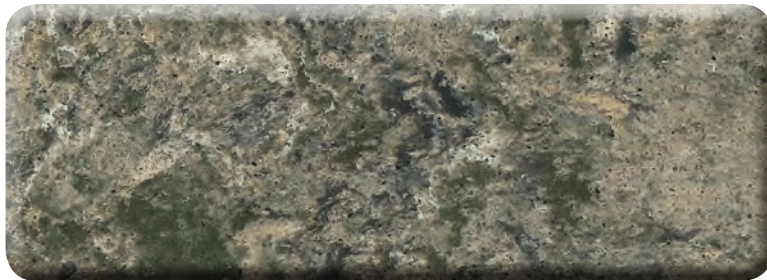

COUNTER TOPS - QUARTZ [Ⓢ]

Bellingham

Galloway

Wentwood

Langdon

Hampshire

Ellesmere

EDGE PROFILES

bevel

demi-bullnose

eased

ogee

quarter round

Cambria quartz counter tops are an available upgrade from the typical laminate tops. Choose from the (6) colors as listed at left.

You also have a choice of edge profiles. Choose from the list above.