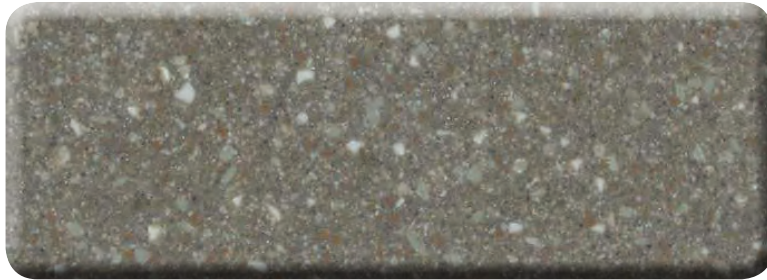

COUNTER TOPS - SOLID SURFACE [Ⓢ]

Hazelnut

Riverbed

Pine

Rosemary

Milky Way

Sorrel

EDGE PROFILES

Corian solid surface counter tops are an available upgrade from the typical laminate tops. Choose from the (6) colors as listed at left.

You also have a choice of edge profiles. Choose from the list above.