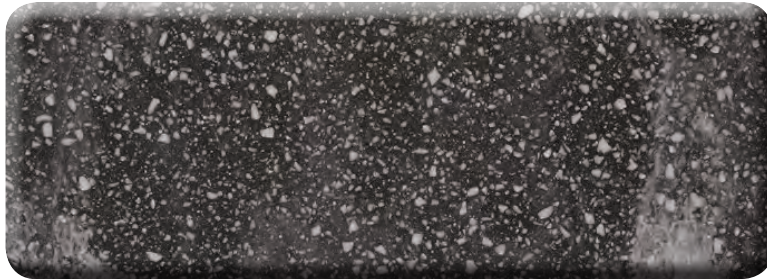

COUNTER TOPS - SOLID SURFACE [Ⓢ]

Hazelnut

Riverbed

Pine

Rosemary

Milky Way

Sorrel

EDGE PROFILES

Corian solid surface counter tops are an available upgrade from the typical laminate tops. Choose from the (6) colors as listed at left.

You also have a choice of edge profiles. Choose from the list above.