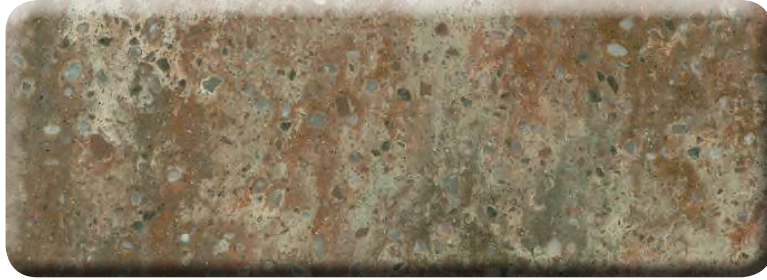

COUNTER TOPS - SOLID SURFACE [Ⓢ]

Hazelnut

Riverbed

Pine

Rosemary

Milky Way

Sorrel

EDGE PROFILES

Corian solid surface counter tops are an available upgrade from the typical laminate tops. Choose from the (6) colors as listed at left.

You also have a choice of edge profiles. Choose from the list above.