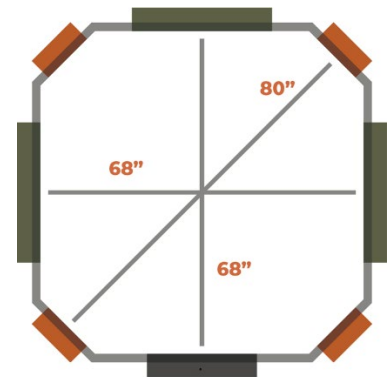

- Door
- Gun Window
- Archery Window