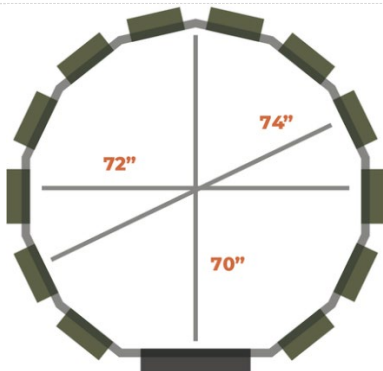

360 OUTFITTER

6x6 \$2,645 (KIT)

- ~ 12 Rifle Windows
- ~ 1 Door with Window
- ~ Carpeted Floor
- ~ Kit Weight: 625 lbs.

+ \$240 Assembled

- Door
- Gun Window
- Archery Window

SHANTY HUNTER

5x5 \$2,145 (KIT)