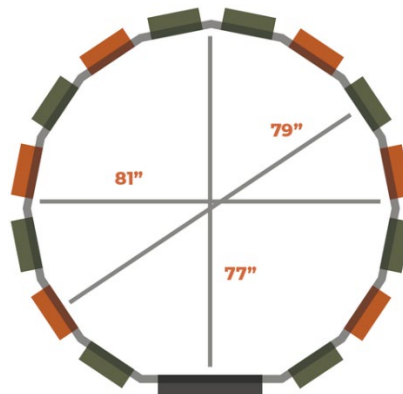

- Door
- Gun Window
- Archery Window