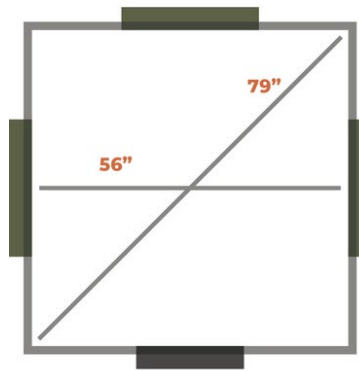

- Door
- Gun Window

Options

Level kit (up to 24")	$295
18" metal stand	$600
5' metal stand	$1,290
8' metal stand	$1,640
Trailer kit	$1,440
Del. to driveway	$250

18", 5', 8' metal stand option

Trailer kit option