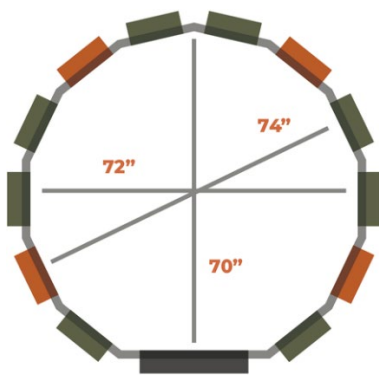

- Door
- Gun Window
- Archery Window