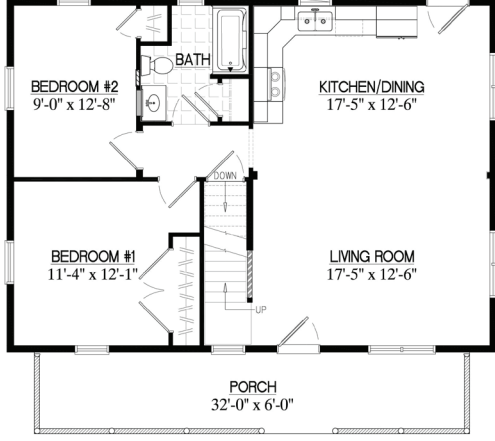

# Mountaineer Floor Plans

## 2023

**26MR1304** 26x44 Mountaineer

**26MR1303** 26x40 Mountaineer

**26MR1302** 26x36 Mountaineer

**26MR1309** 26x56 Mountaineer

**26MR1306** 26x52 Mountaineer

**26MR1305** 26x48 Mountaineer

# Mountaineer Deluxe Floor Plans 2023

**26MD1402** 26x36 Mtnr. Deluxe

**26MD1405** 26x48 Mtnr. Deluxe

**26MD1403** 26x40 Mtnr. Deluxe

**26MD1406** 26x52 Mtnr. Deluxe

**26MD1404** 26x44 Mtnr. Deluxe

**26MD1409** 26x56 Mtnr. Deluxe

26CH1601 26x30 Chalet

26CH1605 26x48 Chalet

26CH1602 26x36 Chalet

26CH1606 26x52 Chalet

26CH1603 26x42 Chalet

26CH1607 26x56 Chalet