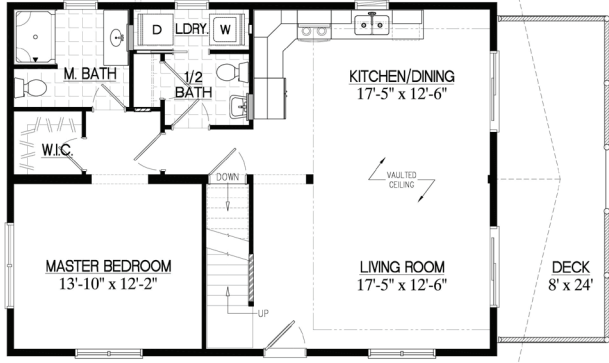

# Mountaineer Floor Plans

## 2023

**26MR1304** 26x44 Mountaineer

**26MR1303** 26x40 Mountaineer

**26MR1302** 26x36 Mountaineer

**26MR1309** 26x56 Mountaineer

**26MR1306** 26x52 Mountaineer

**26MR1305** 26x48 Mountaineer

# Mountaineer Deluxe Floor Plans 2023

**26MD1402** 26x36 Mtnr. Deluxe

**26MD1405** 26x48 Mtnr. Deluxe

**26MD1403** 26x40 Mtnr. Deluxe

**26MD1406** 26x52 Mtnr. Deluxe

**26MD1404** 26x44 Mtnr. Deluxe

**26MD1409** 26x56 Mtnr. Deluxe

26CH1601 26x30 Chalet

26CH1605 26x48 Chalet

26CH1602 26x36 Chalet

26CH1606 26x52 Chalet

26CH1603 26x42 Chalet

26CH1607 26x56 Chalet