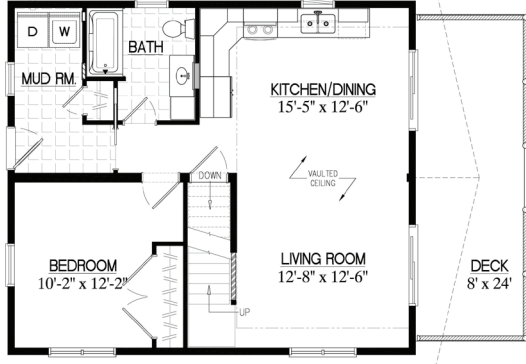

# Mountaineer Floor Plans

## 2023

**26MR1304** 26x44 Mountaineer

**26MR1303** 26x40 Mountaineer

**26MR1302** 26x36 Mountaineer

**26MR1309** 26x56 Mountaineer

**26MR1306** 26x52 Mountaineer

**26MR1305** 26x48 Mountaineer

# Mountaineer Deluxe Floor Plans 2023

**26MD1402** 26x36 Mtnr. Deluxe

**26MD1405** 26x48 Mtnr. Deluxe

**26MD1403** 26x40 Mtnr. Deluxe

**26MD1406** 26x52 Mtnr. Deluxe

**26MD1404** 26x44 Mtnr. Deluxe

**26MD1409** 26x56 Mtnr. Deluxe

26CH1601 26x30 Chalet

26CH1605 26x48 Chalet

26CH1602 26x36 Chalet

26CH1606 26x52 Chalet

26CH1603 26x42 Chalet

26CH1607 26x56 Chalet