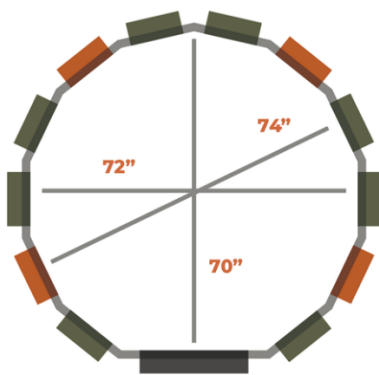

+ \$480 Assembled

**SHOOTIN' HOUSE**

**6x6 \$2,940 (KIT)**

- ~ 4 Archery Windows
- ~ 4 Rifle windows
- ~ Carpet on Floor and Walls
- ~ Kit Weight: 625 lbs.

+ \$420 Assembled

- Door
- Gun Window
- Archery Window