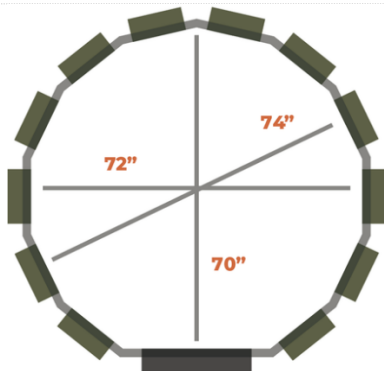

## Hunting Blinds

**360 OUTFITTER**

**6x6 \$2,520 (KIT)**

- ~ 12 Rifle Windows
- ~ 1 Door with Window
- ~ Carpeted Floor
- ~ Kit Weight: 625 lbs.

+ \$360 Assembled

- Door
- Gun Window
- Archery Window

**SHANTY HUNTER**