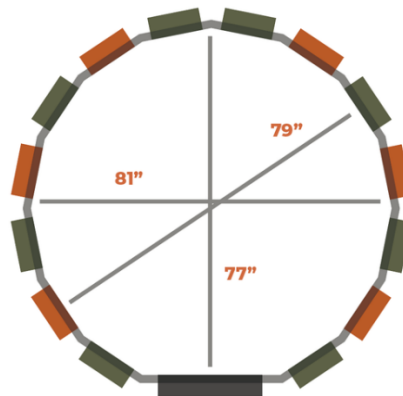

+ \$480 Assembled

**SHOOTIN' HOUSE**

**6x6 \$2,940 (KIT)**

- ~ 4 Archery Windows
- ~ 4 Rifle windows
- ~ Carpet on Floor and Walls
- ~ Kit Weight: 625 lbs.

+ \$420 Assembled

- Door
- Gun Window
- Archery Window