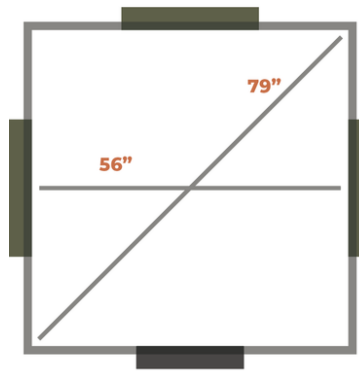

- Door
- Gun Window

Options

Level kit (up to 24")	$295
18" metal stand	$600
5' metal stand	$1,290
8' metal stand	$1,640
Trailer kit	$1,440
Del. to driveway	$250

18", 5', 8' metal stand option

Trailer kit option