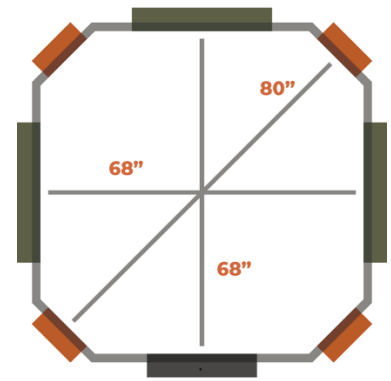

- Door
- Gun Window
- Archery Window