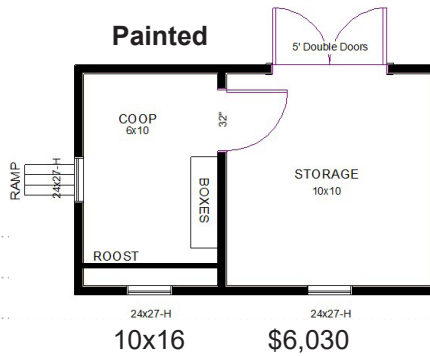

6x8	\$3,115
6x10	3,465
8x10	3,775
8x12	4,075

10x16 \$6,030

Board & Batten

\$3,985
4,280
5,445
5,910

- ~ (2) Tilt out windows w/ wire
- ~ 4-hole nesting box
- ~ Chicken door w/ ramp
- ~ Single 2x4 Roost

Shed/Coop

- ~ (2) Tilt out windows w/ wire
- ~ 4-hole nesting box
- ~ Chicken door w/ ramp
- ~ Single 2x4 Roost
- ~ 5' double doors w/ramp

- ~ (2) Sliding windows w/ wire
- ~ 8-hole nesting box
- ~ Chicken door w/ ramp
- ~ Slatted Roost

6x8	\$2,815
6x10	3,225
8x10	3,640
8x12	4,020

- ~ PT Floor joists 12" O.C.
- ~ PT Decking on floor
- ~ Drop Window for venting

Board & Batten

\$3,075
3,180
4,040
4,395

- ~ PT Floor joists 16" O.C.
- ~ PT Decking on floor
- ~ Drop Window for venting

Playsets

Small size boat 8'x14'x7'-6" high \$7,010

Medium size boat 8'x18'x9'-2" high \$9,760

Standard Items Include:

- ~ Fireman's pole from top deck to bottom deck
- ~ 10' Slide (color choices: Blue, Yellow or Green)
- ~ Steering Wheel
- ~ 2 Sets of trapeze rings on deck
- ~ Ramp & ladder to access top deck
- ~ Canopy (color to match slide)